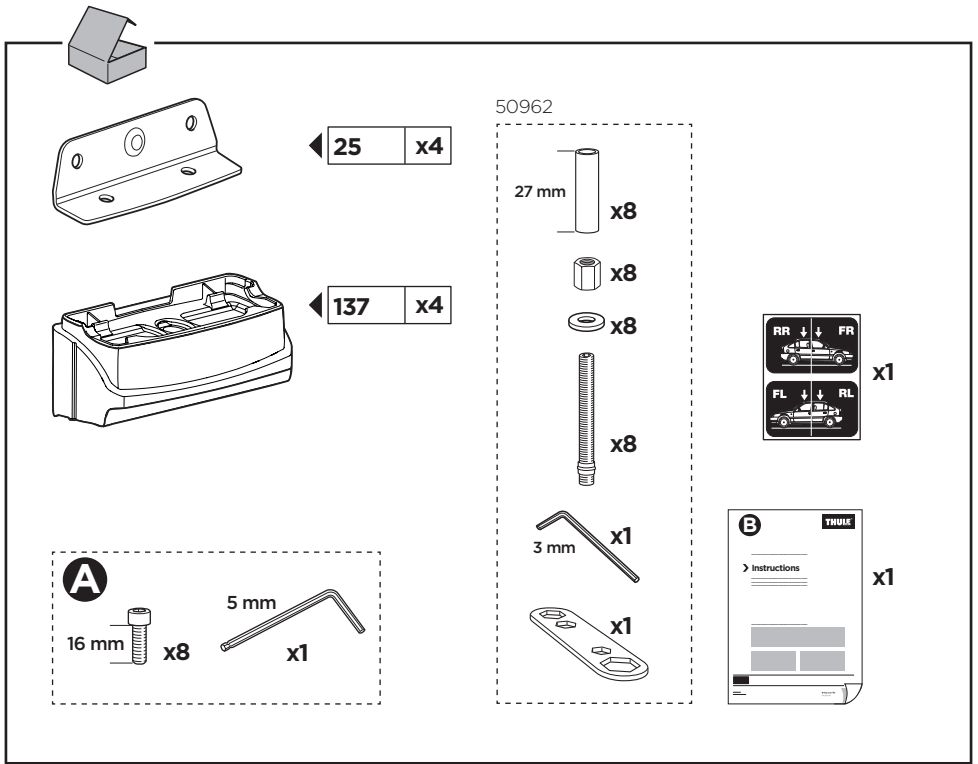

Thule XT Kit 3094

> Instructions

SUZUKI Kizashi, 4-dr Sedan, 10-

This kit is only for vehicles with fixpoint mounting.

ISO 11154-E

183094

C.20130603
509-3094-01

Bring your life
thule.com