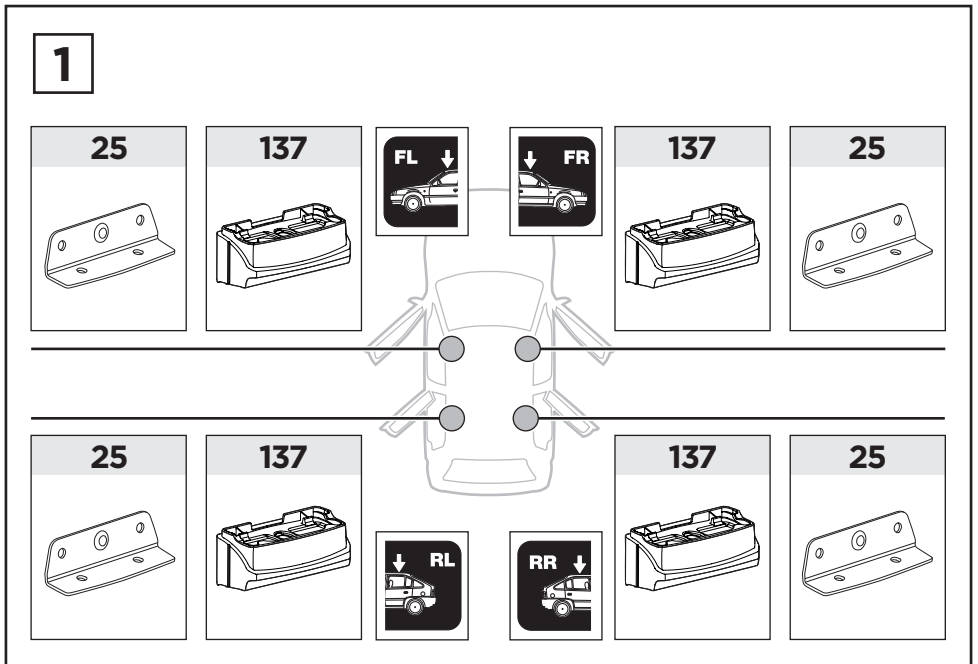

Thule XT Kit 3094

> Instructions

SUZUKI Kizashi, 4-dr Sedan, 10-

This kit is only for vehicles with fixpoint mounting.

ISO 11154-E

183094

C.20130603
509-3094-01

Bring your life
thule.com