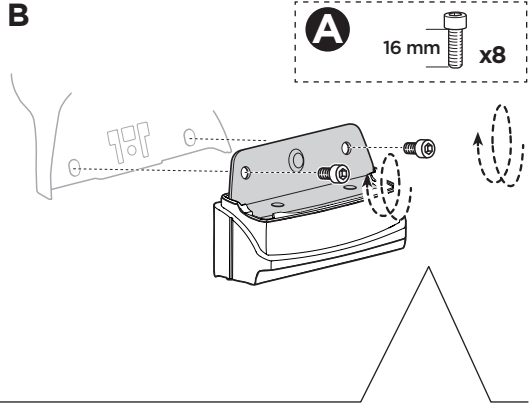

2

A

B

EN Only a few turns
DE Nur wenige Umdrehungen
FR Quelques tours uniquement
NL Slechts enkele slagen
IT Solo qualche giro
ES Sólo algunas vueltas
PT Noções básicas
SV Endast några varv
DK Kun nogle få omgange
NE Bare noen få omdreinger
FI Vain muutama kierros
ET Ainult mõni pööre
LV Tikai dažī apgriezieni
LT Tik keli pasukimai
PL Wystarczy kilka obrotów
RU Только несколько оборотов

UK Лише декілька обертів
BG Само няколко завъртания
CS Pouze několik otáček
SK Len niekoľko otáčok
SL Le nekaj obratov
HR/BiH Samo nekoliko okreta
RO Doar câteva rotiri
HU Csak néhány fordítás
EL Μόνο λίγες περιστροφές
TR Yalnızca birkaç tur

بعض دورات فقط

AR

רק מספר סיבובים

HE

ZH 仅几圈
JA 2～3回転のみ
KO 몇 번만 돌리면 됨
TH เพียงสองสามรอบ

3

x1